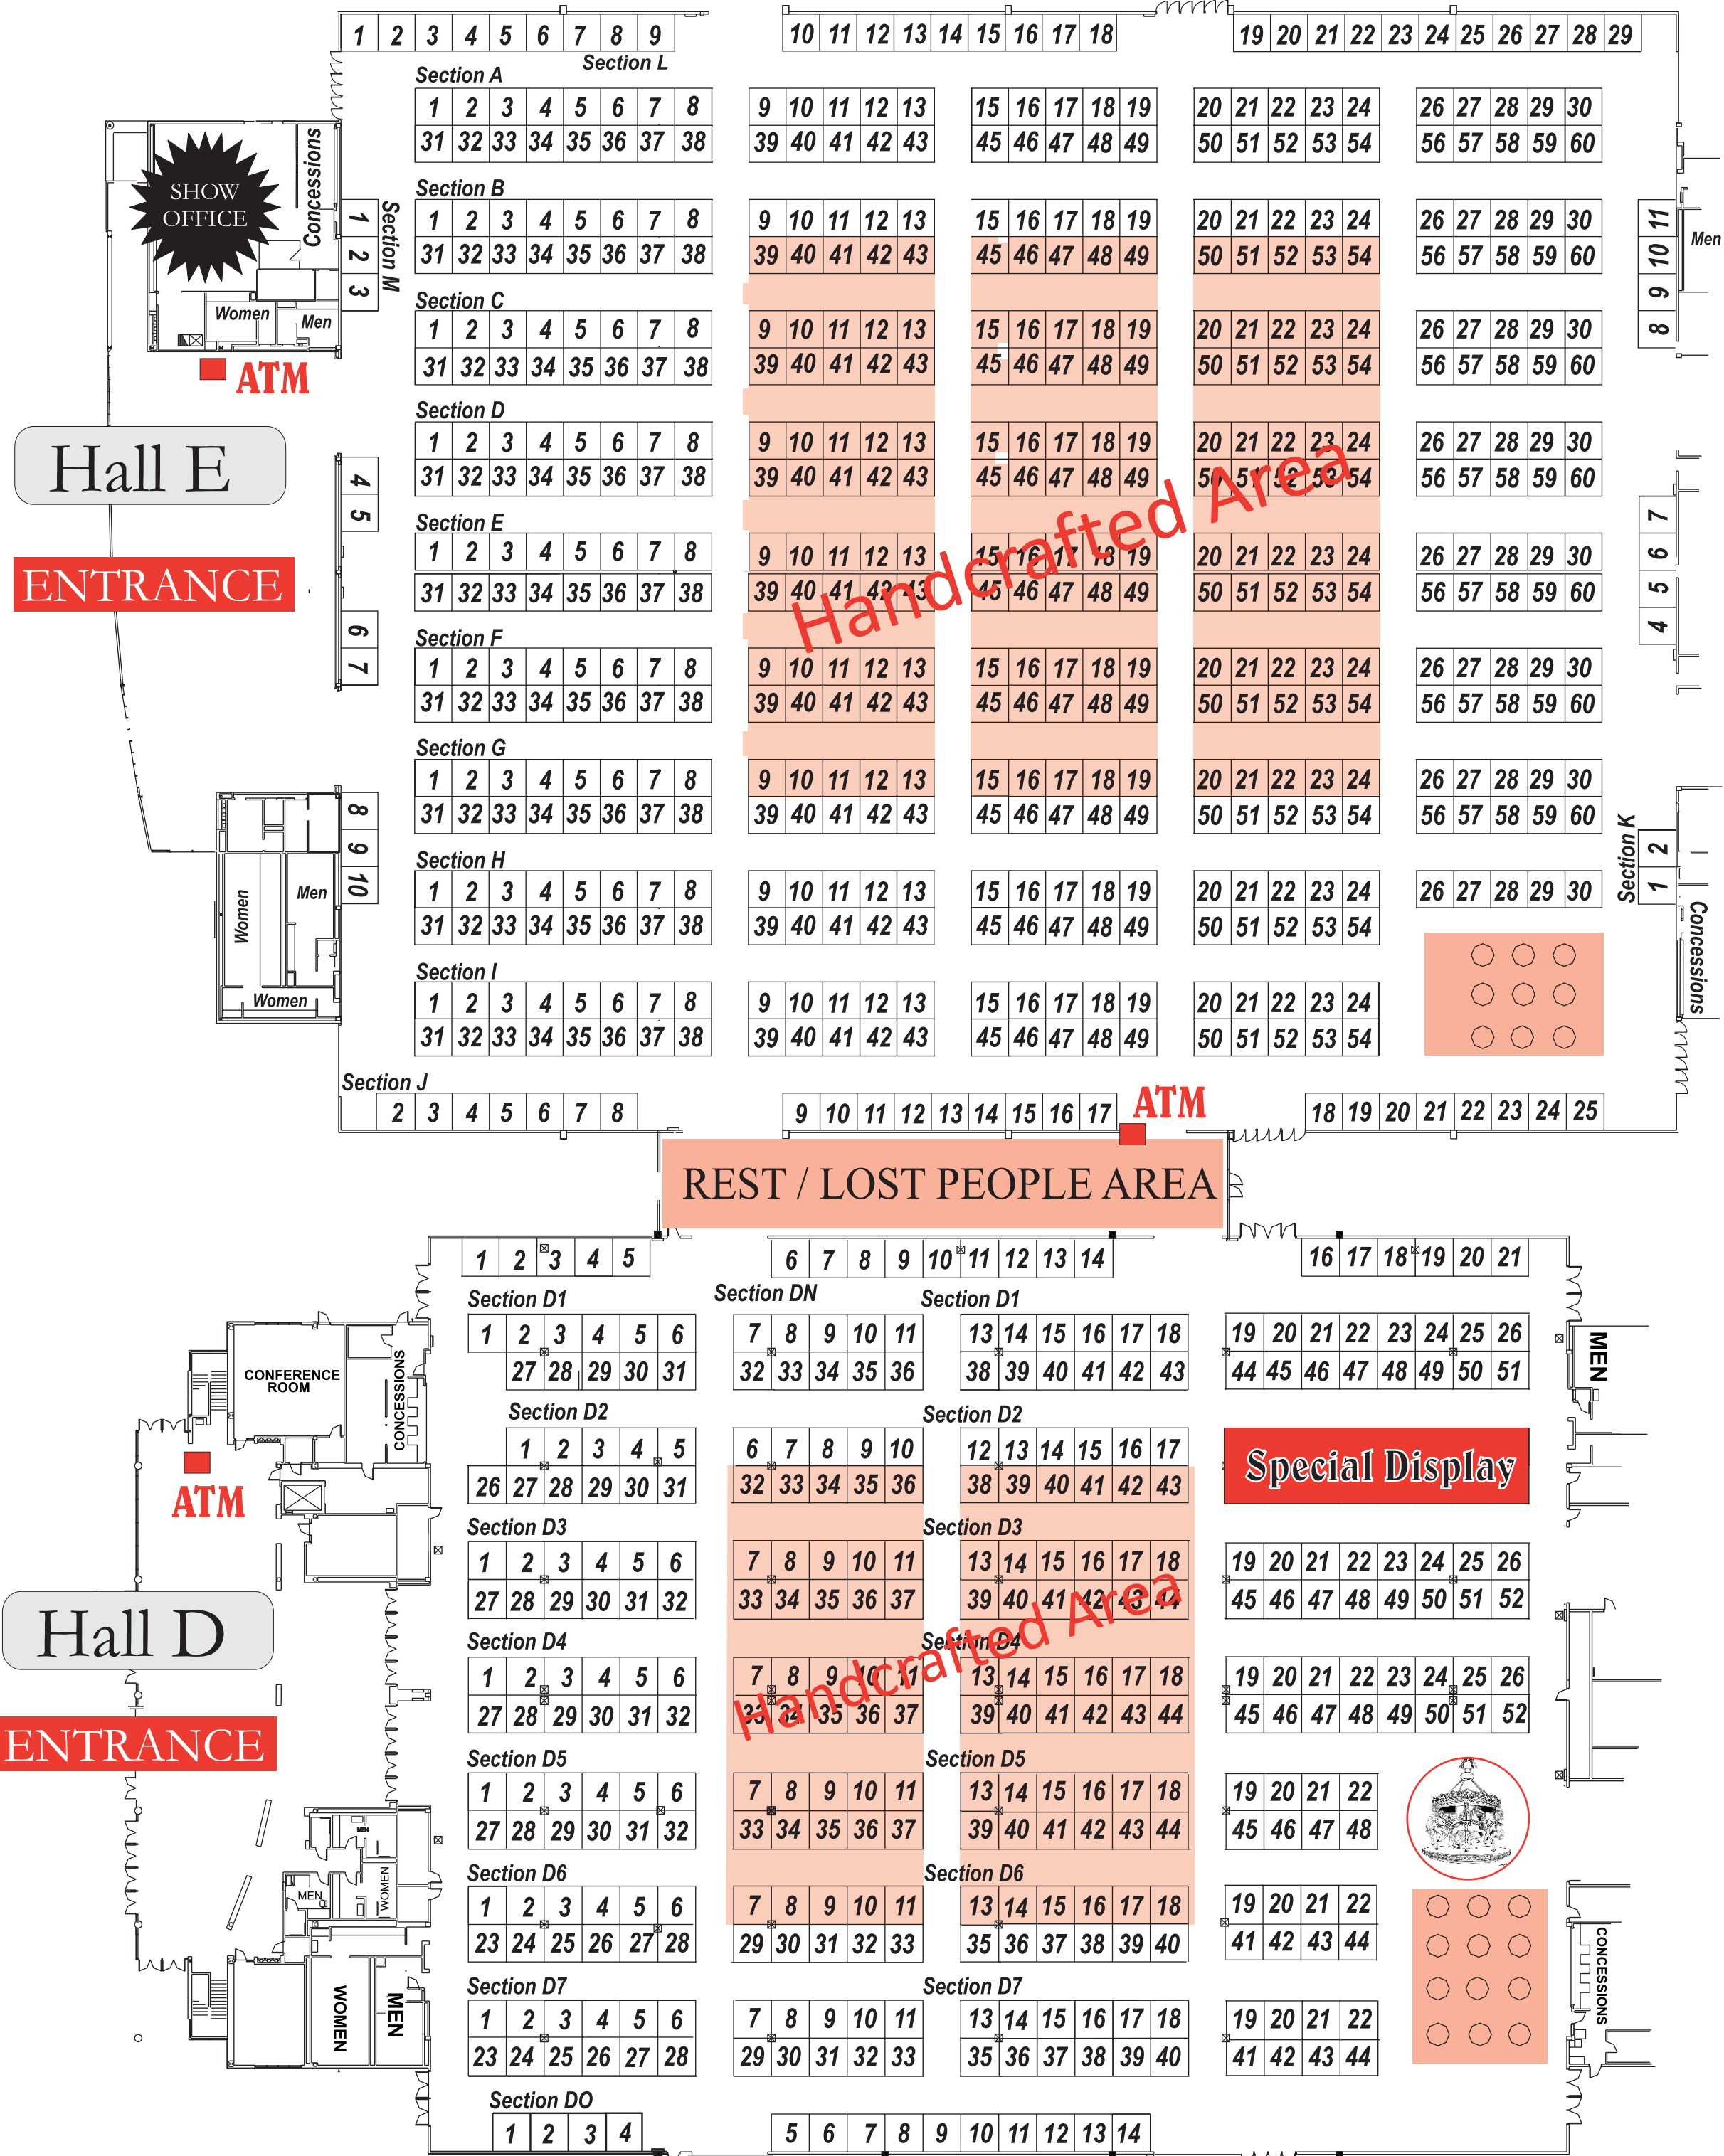

AMERICA'S LARGEST CHRISTMAS BAZAAR

Portland Expo Center

Fridays 10am to 6pm
 Saturdays 10am to 6pm
 Sundays 10am to 5pm